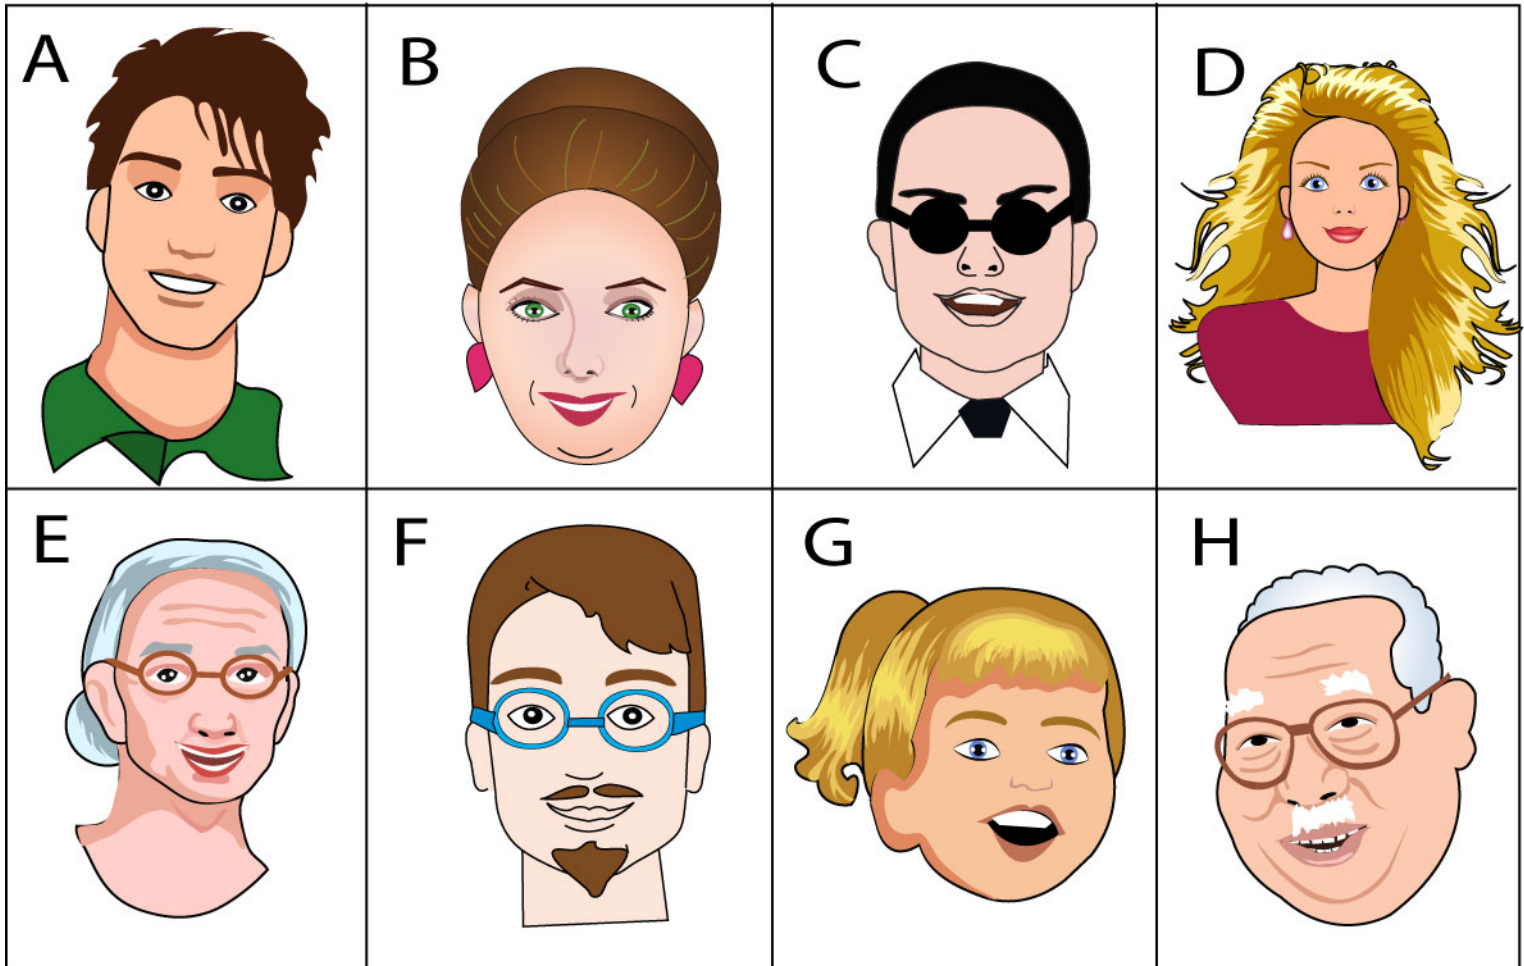

## Describing People 2

Match the images below with their correct description :

1. blond little girl with blue eyes **G**
2. is wearing glasses and has a beard and a moustache **F**
3. blond young woman with long hair and blue eyes **D**
4. brunette man wearing dark sunglasses **C**
5. old man with curly hair wearing glasses **H**
6. middle-aged woman with brown hair and red earrings **B**
7. good looking young man with black eyes **A**
8. merry old woman wearing glasses **E**